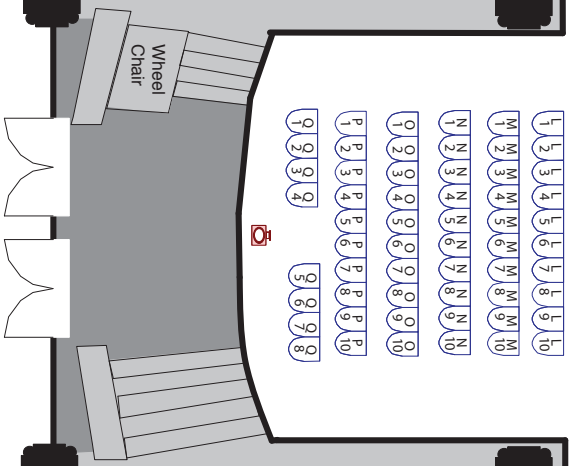

All doors must be closed

SCREEN

All doors must be closed

All doors must be closed

temporary awardee seats

SCREEN

**Project Witness**  
**August 2, 2016**  
**Mezzanine Theatre Style**

- non-ideal seats
- women only
- men only
- non-ideal seats