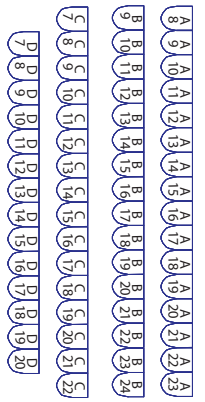

All doors must be closed

SCREEN

All doors must be closed

All doors must be closed

temporary awardee seats

SCREEN

**Project Witness**  
**August 2, 2016**  
**Mezzanine Theatre Style**

- non-ideal seats
- women only
- men only
- non-ideal seats