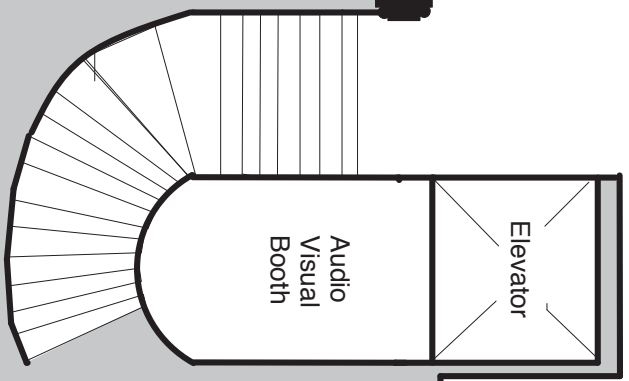

All doors must be closed

SCREEN

All doors must be closed

All doors must be closed

temporary awardee seats

SCREEN

**Project Witness**  
**August 2, 2016**  
**Mezzanine Theatre Style**

- non-ideal seats
- women only
- men only
- non-ideal seats